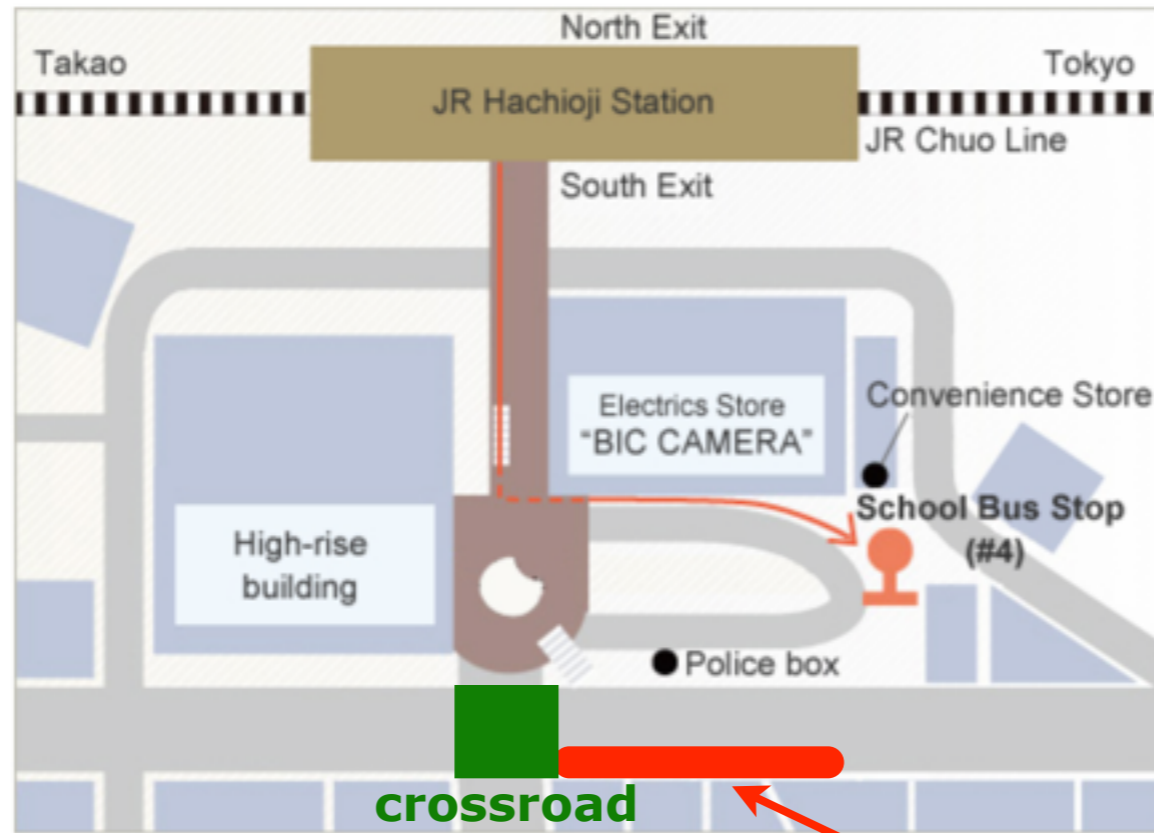

JR Hachioji station

Bus will leave from **here** to
Yamanashi **sharply at 9:00**
on Dec 11 (Mon).
Please do not be late.